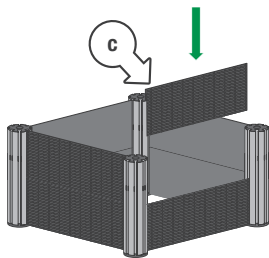

Set up

Location is important when growing plants in your **Raised Garden Bed**. Depending on the type of plants and the amount of sun light exposure required, choose a full or part sun location for your **Garden Bed**

1. Slot one panel [a] in-between two corner posts [b] with the tongue facing up and rattan texture on the outside
2. Continue this method until you have a square formed. Add the next set of panels on top of the first row [c]