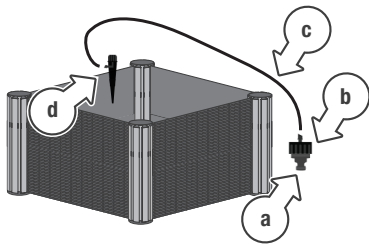

Irrigation

---

1. Screw the snap-on adaptor [a] to the 12mm faucet adaptor [b]
2. Attach the 4mm poly tube [c] to the end of the faucet adaptor
3. Attach the other end of poly to the Twista™ spray on spike [d]
4. Insert the spike into the middle of your **Garden Bed**
5. Connect the snap-on adaptor to your garden hose

1. **i** For automatic watering, connect to a Holman Tap Timer