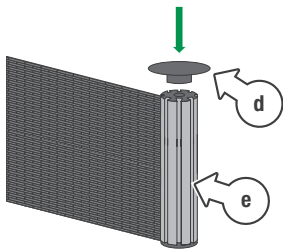

Set up (continued)

---

3. Screw the post caps [d] on top of the pillars [e]