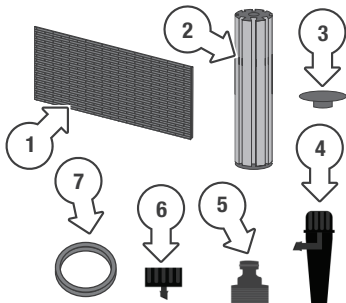

Package Contents

1. 8× 600mm x 150mm side panels
2. 4× 300mm corner posts
3. 8× Corner post caps
4. 1× Twista™ spray on spike
5. 1× 12mm snap-on adaptor
6. 1× 12mm faucet adaptor
7. 1m × 4mm poly tube

Set up

1. Slot one panel [a] in-between two corner posts [b] with the tongue facing up and rattan texture on the outside
2. Continue this method until you have a square formed. Add the next set of panels on top of the first row [c]

Set up (continued)

3. Screw the post caps [d] on top of the pillars [e]

4. When all panels are assembled, place a weedmat into the **Garden Bed**, with the edges going up the side of the wall panels

- i** This is useful when planting on a solid surface, like bricks
5. Fill the **Garden Bed** with potting mix and plant your herbs, flowers or vegetables

- i** To expand your garden bed with unlimited options, simply slide additional panels into the corner posts

Irrigation

1. Screw the snap-on adaptor [a] to the 12mm faucet adaptor [b]
2. Attach the 4mm poly tube [c] to the end of the faucet adaptor
3. Attach the other end of poly to the Twista™ spray on spike [d]
4. Insert the spike into the middle of your **Garden Bed**
5. Connect the snap-on adaptor to your garden hose