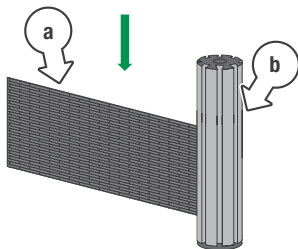

Set up

Location is important when growing plants in your **Raised Garden Bed**. Depending on the type of plants and the amount of sun light exposure required, choose a full or part sun location for your **Garden Bed**

1. Slot one panel [a] in-between two corner posts [b] with the tongue facing up and rattan texture on the outside
2. Continue this method until you have a square formed. Add the next set of panels on top of the first row [c]